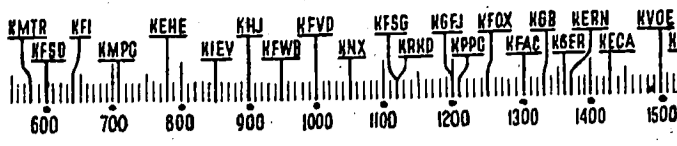

YOUR RADIO Today

[The information contained in the following schedule of radio programs is furnished by the stations broadcasting the programs, and The Times should not be considered responsible for errors in announcements due to failure of stations to advise of daily changes.—Ed.]

Before 8 a.m.

KMTR—Calif. Theater, 5—3 1/2 hours.
KFI—Gotta Get Up, 7: News, 7:15; Music Newsy, 7:30; Radio Review, 7:35; Bernie Smith, 7:45.
KMPG—Get Going, 6:45; Volney Jones, 7:1 hr.
KEHE—Musical Clock, 6 to 8.
KHJ—Rise & Shine, 6.
KFWB—Stu. Wilson, 6 to 8.
KFVD—Spanish, 6; Jubilee, 7:15.
KNN—Sunrise Salute, 6: News, 7:30; Sunrise Salute, 7:45.
KRKD—Doug Douglas, 6: Music, 6:15; News, 6:30; Doug Douglas, 6:45; News, 7:45.
KGFJ—Concert, 6: News, 7; Sports, 7:30.
KFOX—El Despertador, 5: News, 7:30; Musical, 7:40; Prof. Davis, 7:45.
KFAC—Religion, 6: Pastor Reynolds, 7: Music, 7:30.
KGER—Farm, 6:05; Bugle Boys, 6:30; News, 7; Aubrey Lee, 7:15.
KECA—Story of Mo. 7; Sweethearts, 7:15; Financial, 7:30; News, 7:45.
KVOE—Yawn Patrol, 7, 1 hr.

8 to 9 a.m.

KMTR—Theater, 8, 1 hr.
KFI—President Roosevelt, 8: News, 8:15; Kenny Gillum, 8:30; Kitty Keene, 8:45.
KMPG—Volney James, 7; Unity Word, 8; Vocal, 8:30.
KEHE—Hour Headlines, 8; Hymns, 8:15; Music Mirrors, 8:30.
KHJ—President Roosevelt, 8; Haven of Rest, 8:15; Miranda, 8:45.
KFWB—Church, 8; Melody, 8:30.
KFVD—Jubilee (cont.), Dr. Reynolds, 8:45.
KNN—President Roosevelt, 8; Nancy Dixon, 8:30; Martha Moore, 8:45.
KRKD—Goodwill Chapel, 8; Employment, 8:30.
KGFJ—News, 8; Music, 8:15; Revue, 8:30.
KFOX—Mutiny on Seas, 8; Songs, 8:15; Health, 8:30; Ads, 8:45.
KFAC—Music, 8; Mirandy, 8:30; Mildred Lager, 8:45.
KGER—News, 8; Rufus, 8:05; Mizpah, 8:15; Moods, 8:45.
KECA—Church, 8; Crosscuts, 8:15; Fran Allison, 8:30; Chas. Douglas, 8:45.
KVOE—President Roosevelt, 8; Haven of Rest, 8:15; Woman's Page, 8:45.

9 to 10 a.m.

KMTR—Religious, 9; Music, 9:15.
KFI—Carters Elm St., 9; O'Neills, 9:15; Life Drama, 9:30; Alice Cornett, 9:45.
KMPG—News, 9; John Brown, 9:30.
KEHE—Swing, 9; Medical, 9:15; Political, 9:30; Political, 9:45.
KHJ—Carolyn Price, 9; Swing, 9:15; Norma Young, 9:30; Balodeer, 9:45.
KFWB—Medical, 9:15; Melodies, 9:30; Food for Thought, 9:45.
KFVD—Music, 9; News, 9:15; Medical, 9:30; Parade, 9:45.
KNN—Mary M. McBride, 9; Nancy James, 9:15; Helen Trent, 9:30; Gal Sunday, 9:45.
KRKD—Reeds, 9; U.S. Weather, 9:30; Johnny Marvin, 9:45.
KGFJ—News, 9; Marimba, 9:15; King's Orch., 9:30; Vocal, 9:45.
KFOX—Rhythms, 9; Talk, 9:15; Music, 9:30; News, 9:45.
KFAC—Meditations, 9; Medical, 9:15; Music, 9:30; Women in News, 9:45.
KGER—News, 9; Old Paths, 9:15; Music, 9:45.
KECA—News, 9; Southernales, 9:15; Farm, Home, 9:30.
KVOE—Caryn Pryce, 9; Swing, 9:15; Monitor News, 9:45.

10 to 11 a.m.